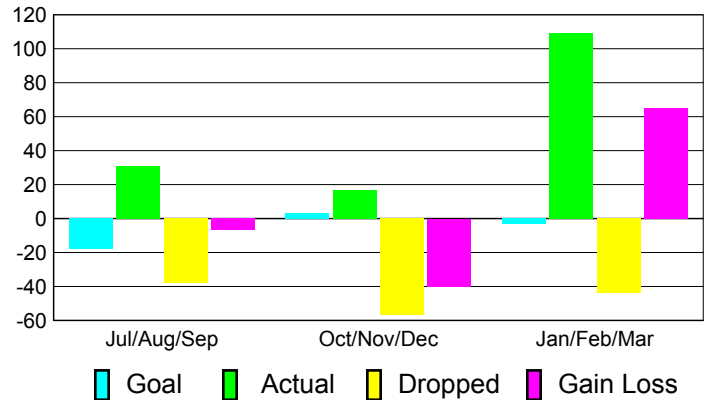

Membership Results 2010-2011

Goal, New, Dropped, Gain/Loss

Comparison of Membership Gain/Loss

Current Year Compared to the Previous Year