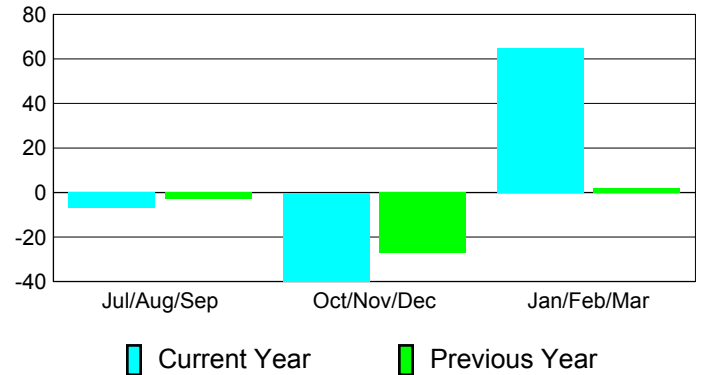

**Membership Results
2010-2011**

**Membership
2009-2010**

Month	Net Memb Goal	Actual New Memb	Actual Dropped Memb	Gain/Loss of Memb	Gain/Loss of Memb
Jul/Aug/Sep	-18	31	-38	-7	-3
Oct/Nov/Dec	3	17	-57	-40	-27
Jan/Feb/Mar	-3	109	-44	65	2
Totals	-18	157	-139	18	-28

Membership Results 2010-2011

Goal, New, Dropped, Gain/Loss

Comparison of Membership Gain/Loss

Current Year Compared to the Previous Year

Gender Comparison 2010-2011

Jul/Aug/Sep

Oct/Nov/Dec

Jan/Feb/Mar