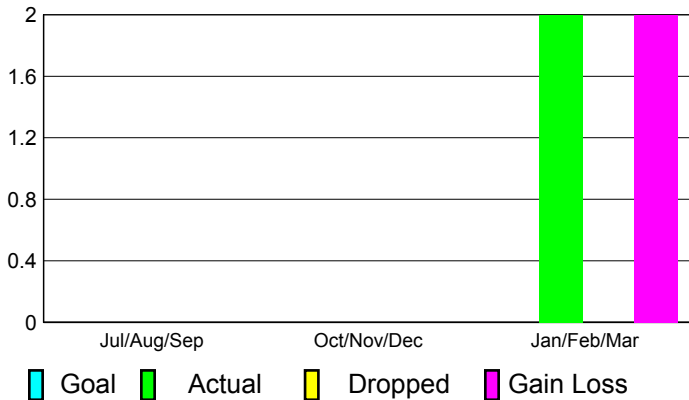

2010-2011 GMT Reports for District (or Undistricted) **District 1081A1**

GMT: Federico STEINHAUS

Location: ITALY

GMT CA: 4

CLUBS

**Club Results
2010-2011**

**Clubs
2009-2010**

Month	New Club Goal	Actual New Clubs	Actual Dropped Clubs	Gain/Loss of Clubs	Gain/Loss of Clubs
Jul/Aug/Sep	0	0	0	0	0
Oct/Nov/Dec	0	0	0	0	0
Jan/Feb/Mar	0	2	0	2	0
Totals	0	2	0	2	0

Club Results 2010-2011

Goal, New, Dropped, Gain/Loss

Comparison of Club Gain/Loss

Current Year Compared to the Previous Year

YTD Status Quo Clubs 2010-2011

Status Quo Clubs Compared to Status Quo Members

MEMBERSHIP